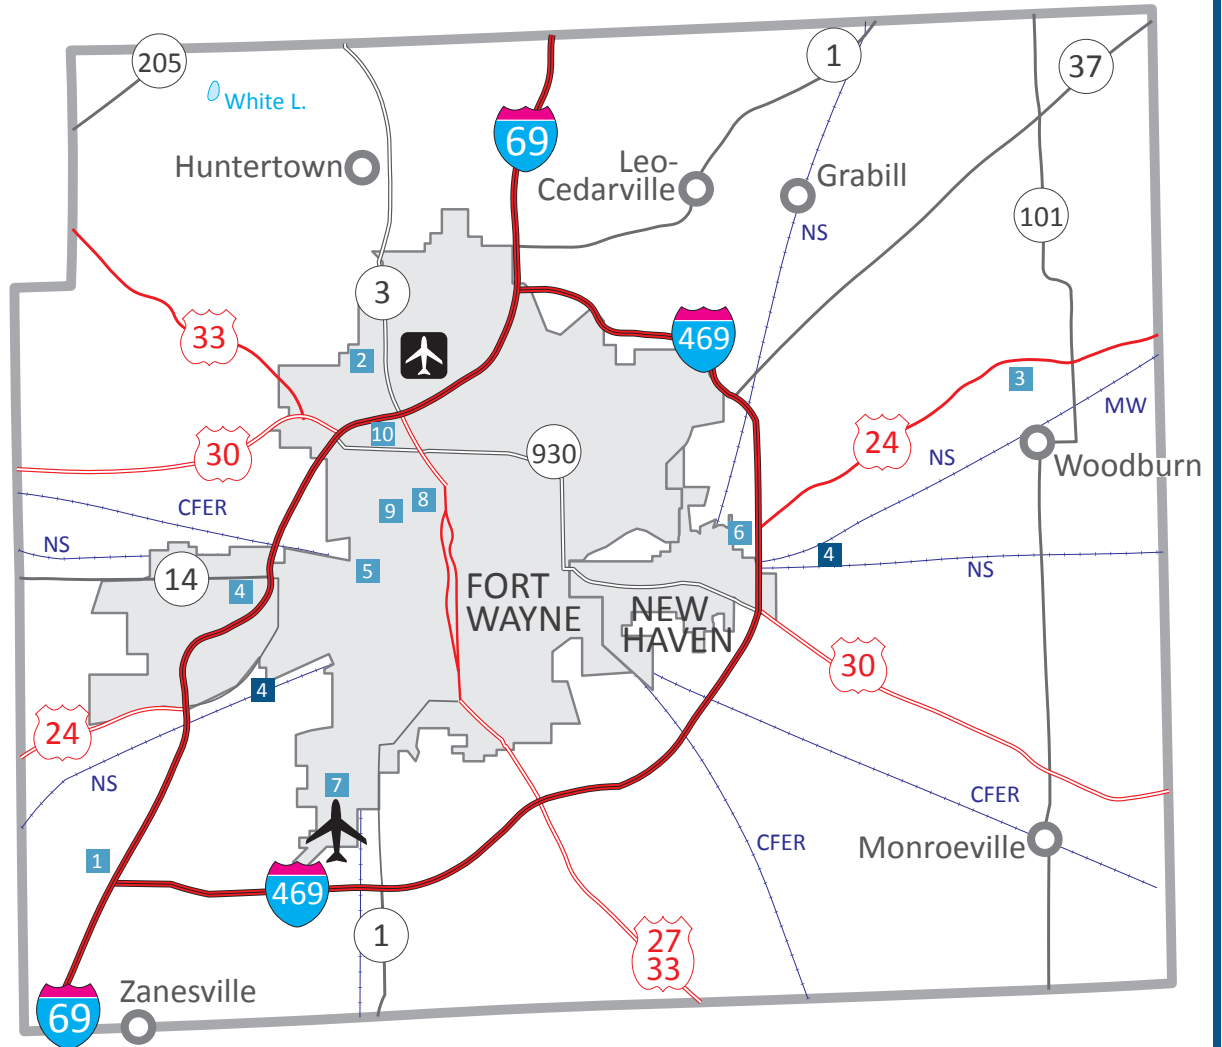

- 1 General Motors Truck Group
- 2 ITT Communications Systems
- 3 BFGoodrich
- 4 Steel Dynamics Inc.\*
- 5 BAE Systems Platform Solutions
- 6 Parker Hannifin Corporation
- 7 Fort Wayne Metals Research Products Corp.
- 8 Edy's Grand Ice Cream
- 9 Dana Corporation
- 10 Vera Bradley

\*Steel Dynamics Inc. also includes OmniSource and Superior Aluminum Alloys (New Haven) which are indicated on the map with dark blue markers.

## Allen County, Indiana Major Employers **Advanced Manufacturing**