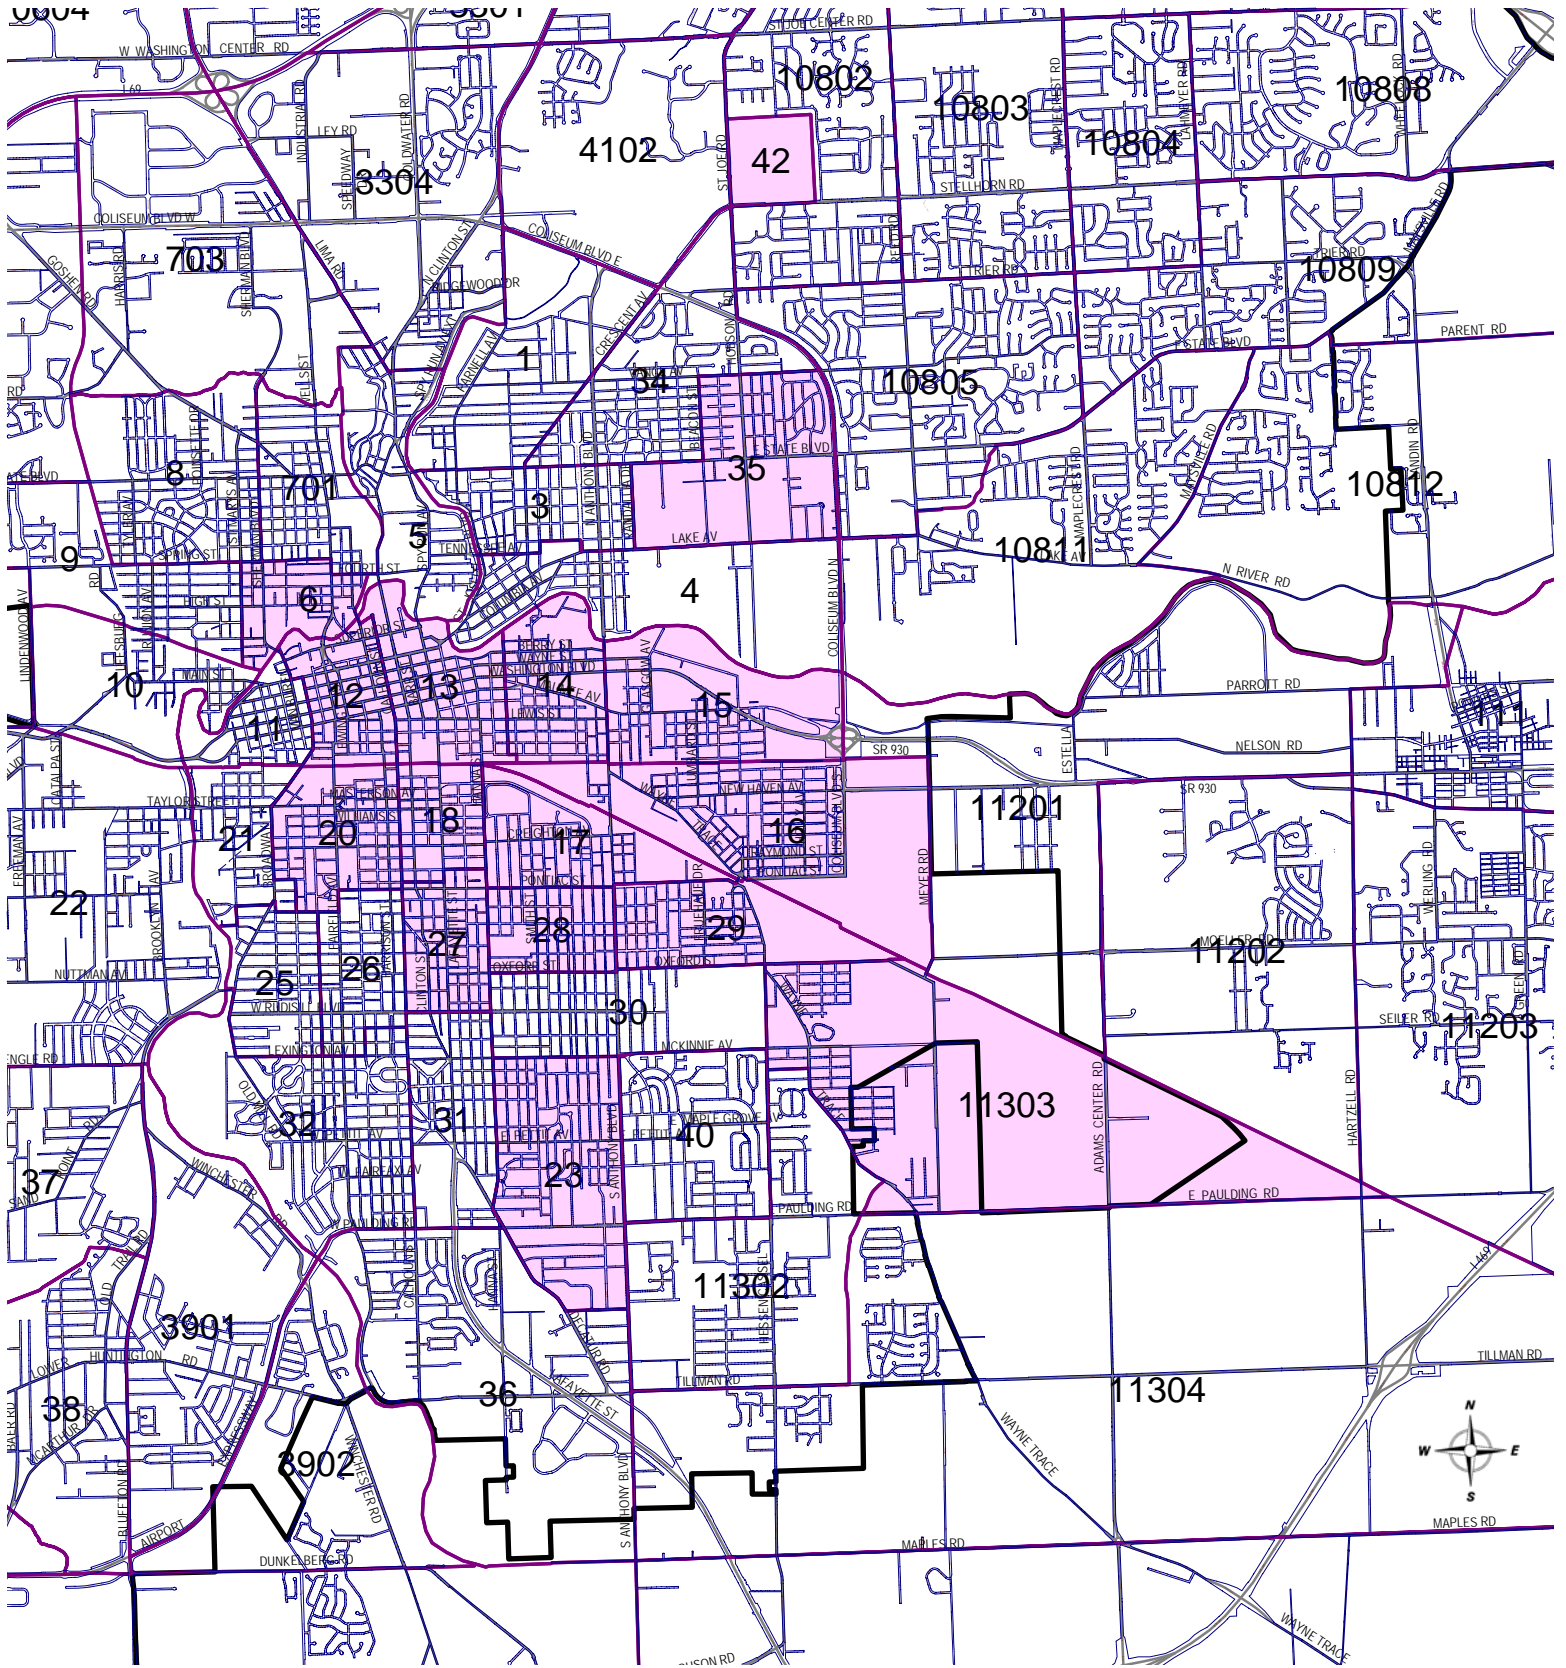

Hubzone Qualified Census Tracts - 2000

Legend

2000 Hubzone Qualified Census Tracts

SCALE 1 : 6000

0 3000 6000 9000 12000

Feet

Created on February 03, 2005
 Reprinted on OCTOBER 1, 2007

File Path: o:\community_development\website_pdfs\hubzone_qualified_census_tracts.pdf
 Prepared By Fort Wayne Community Development