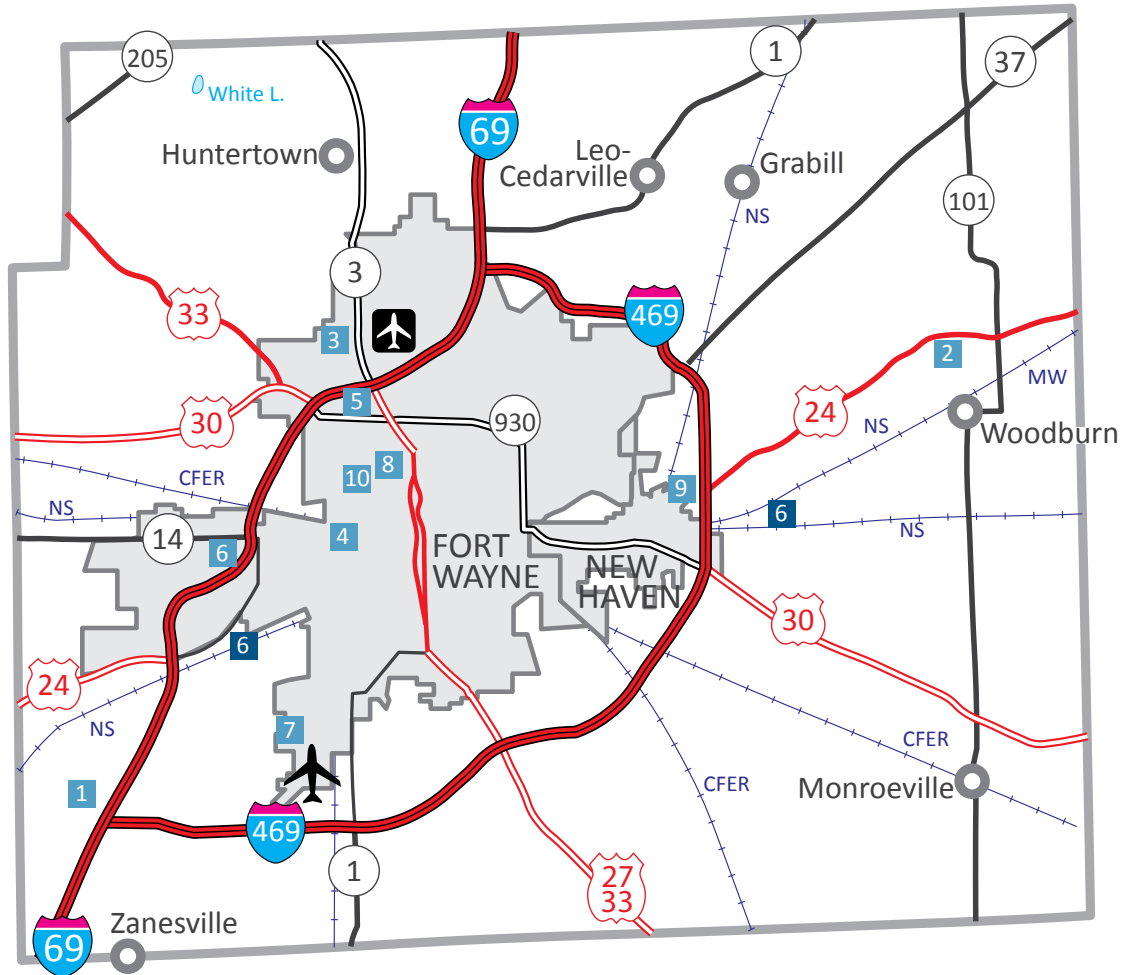

- 1** General Motors Truck Group
- 2** BFGoodrich
- 3** ITT Exelis
- 4** BAE Systems Platform Solutions
- 5** Vera Bradley
- 6** Steel Dynamics Inc.\*
- 7** Fort Wayne Metals Research Products Corp.
- 8** Edy's Grand Ice Cream
- 9** Parker Hannifin Corporation
- 10** Dana Corporation

\*Steel Dynamics Inc. also includes OmniSource and Superior Aluminum Alloys (New Haven) which are indicated on the map with dark blue markers.

## Allen County, Indiana Advanced Manufacturing

111 West Wayne Street, Fort Wayne, IN 46802  
Tel: 260-426-5568 • [theallianceonline.com](http://theallianceonline.com)