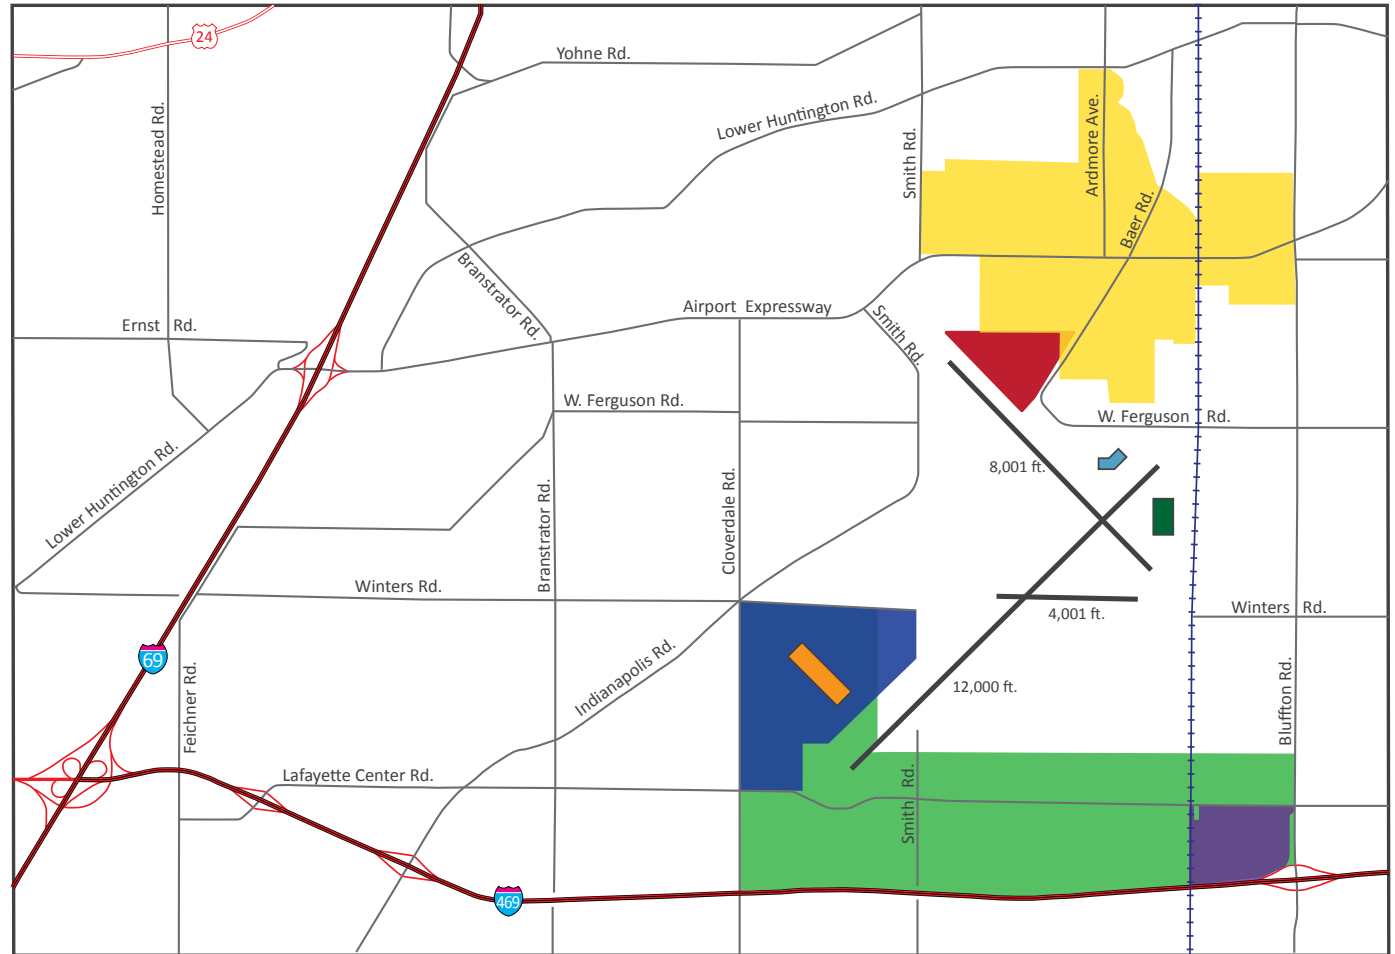

-  Fort Wayne International Airport
-  IN National Air Guard, 122nd
-  Cargo & Logistics Hub
-  Kelley Aero Centre Shovel Ready Site
-  Air Trade Center
Foreign Trade Zone 182
Airport Development Zone
-  Baerfield EDA
-  Nestle TIF
-  I-469/Bluffton Rd. EDA