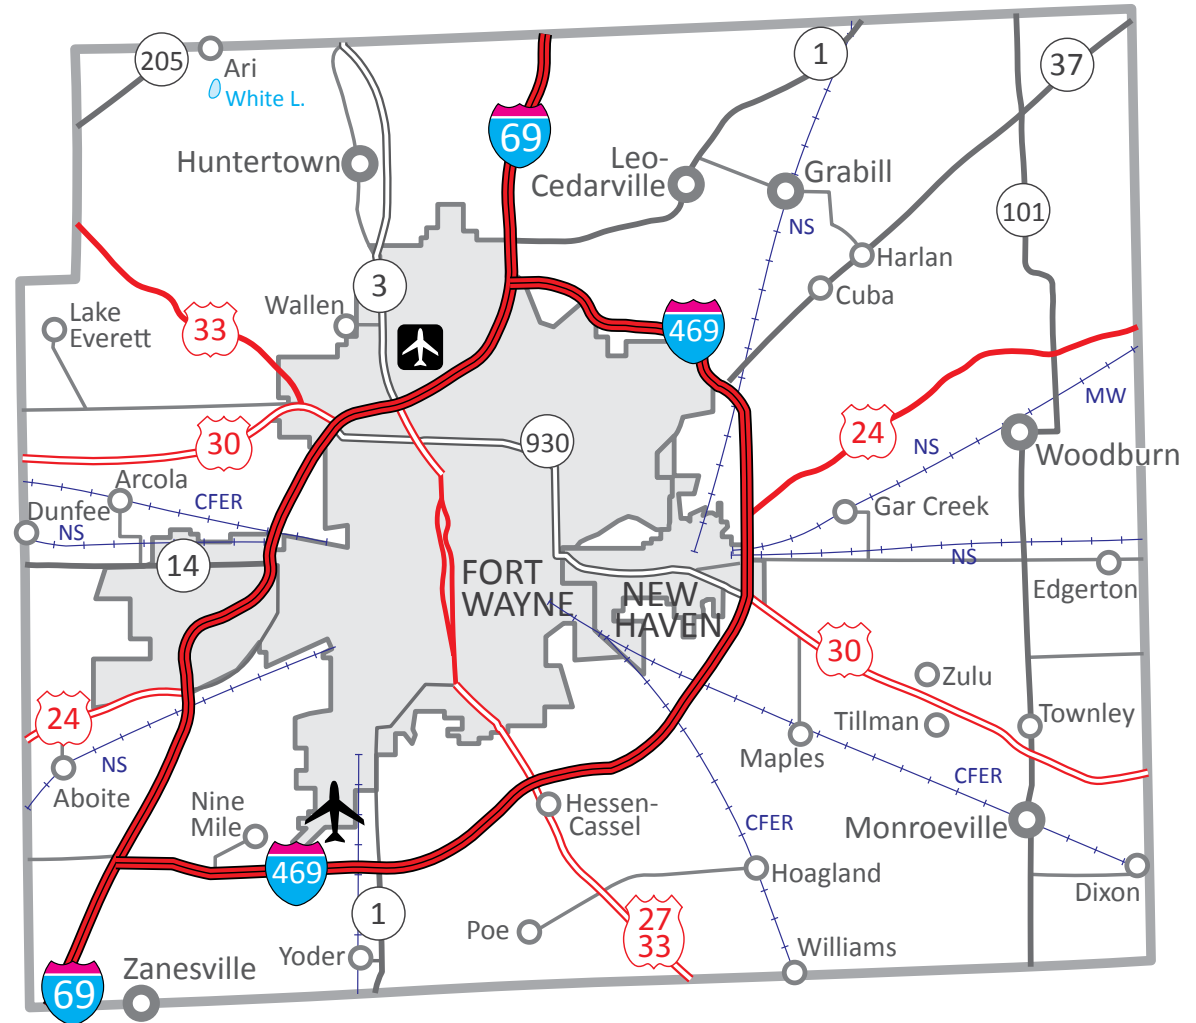

Legend

U.S. Routes	State Routes	
		Multilane divided
		2 lane, paved
		County Access Road
		Multilane divided
		Interstate Route
		U.S. Route
		State Route
		Fort Wayne Int'l. Airport
		Smith Field Airport
		Over 5,000
		Under 3,500
		Unincorporated Town
NS	Norfolk Southern	
CFER	Chicago, Fort Wayne & Eastern Railroad	
MW	Maumee & Western Railroad	

**Allen County, Indiana
 Transportation Systems**

111 West Wayne Street, Fort Wayne, IN 46802
 Tel: 260-426-5568 • theallianceonline.com