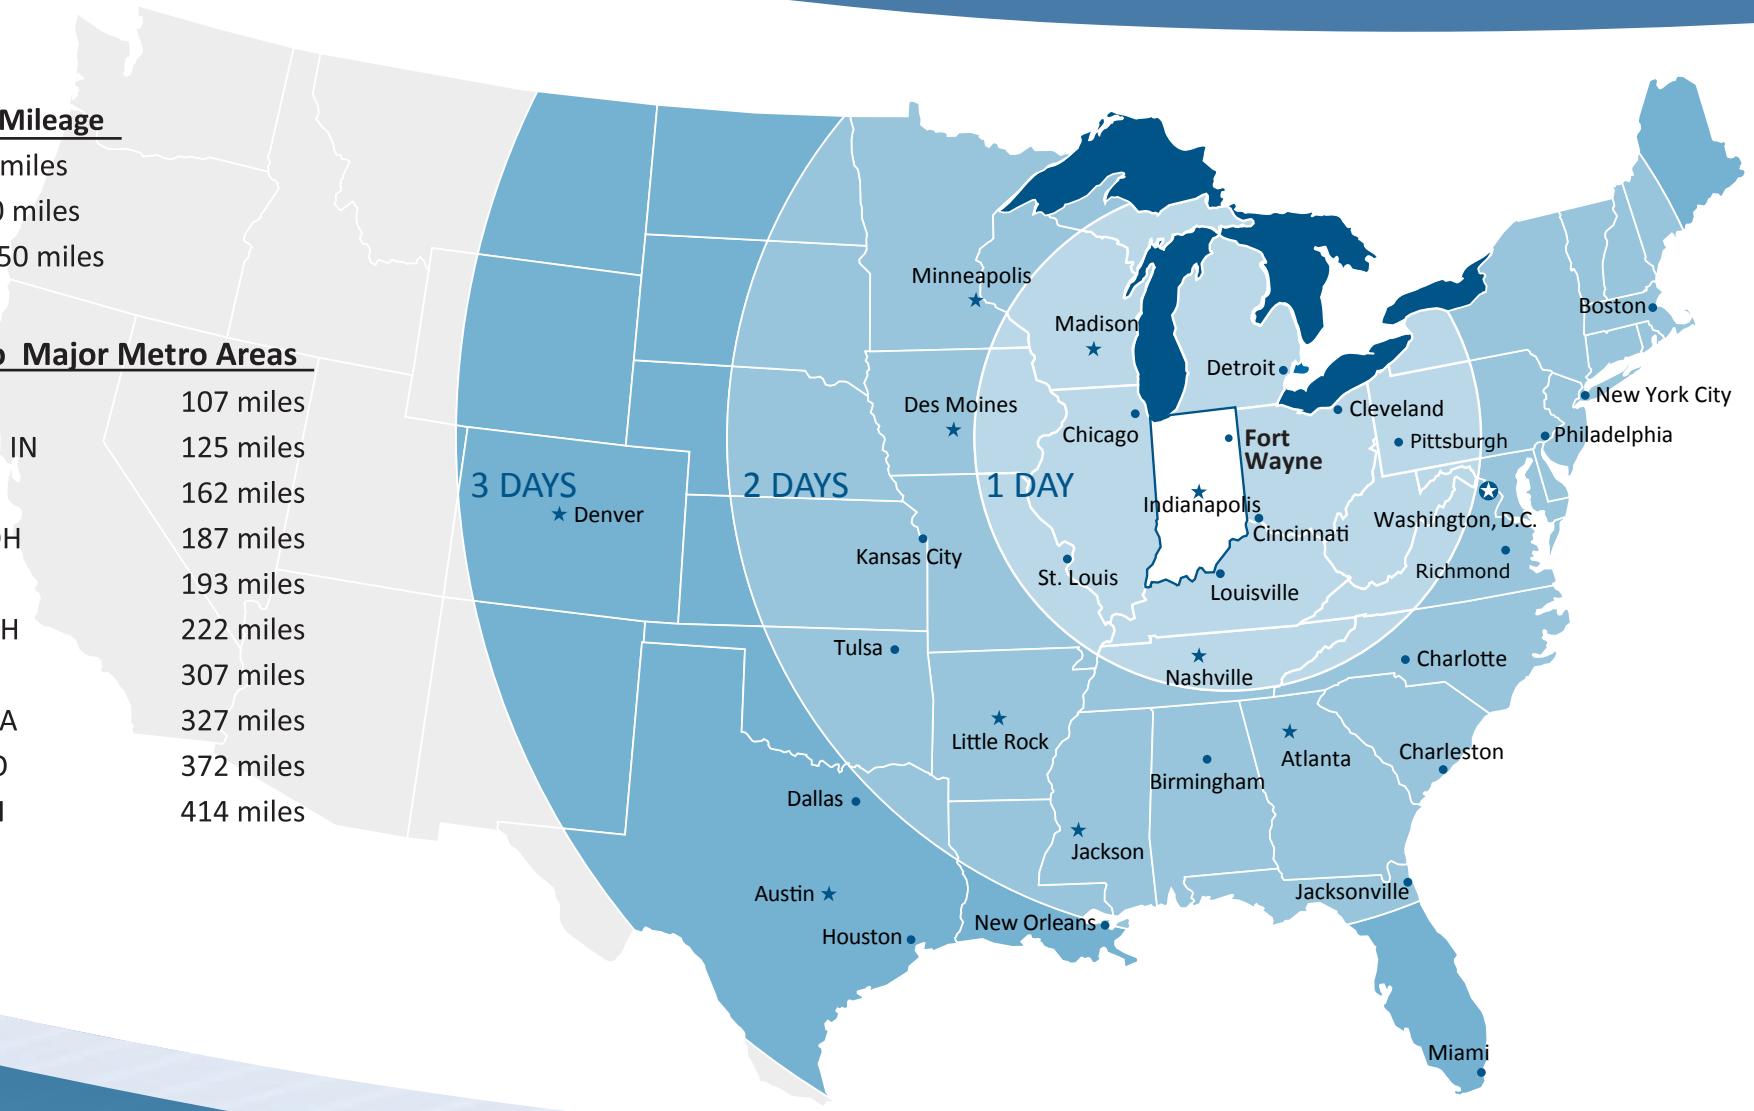

Drive Time Mileage

- 1 Day = 450 miles
- 2 Days = 900 miles
- 3 Days = 1,350 miles

Distance to Major Metro Areas

Toledo, OH	107 miles
Indianapolis, IN	125 miles
Chicago, IL	162 miles
Cincinnati, OH	187 miles
Detroit, MI	193 miles
Cleveland, OH	222 miles
Madison, WI	307 miles
Pittsburgh, PA	327 miles
St. Louis, MO	372 miles
Nashville, TN	414 miles

Allen County, Indiana
Drive Times

111 West Wayne Street, Fort Wayne, IN 46802
Tel: 260-426-5568 • theallianceonline.com