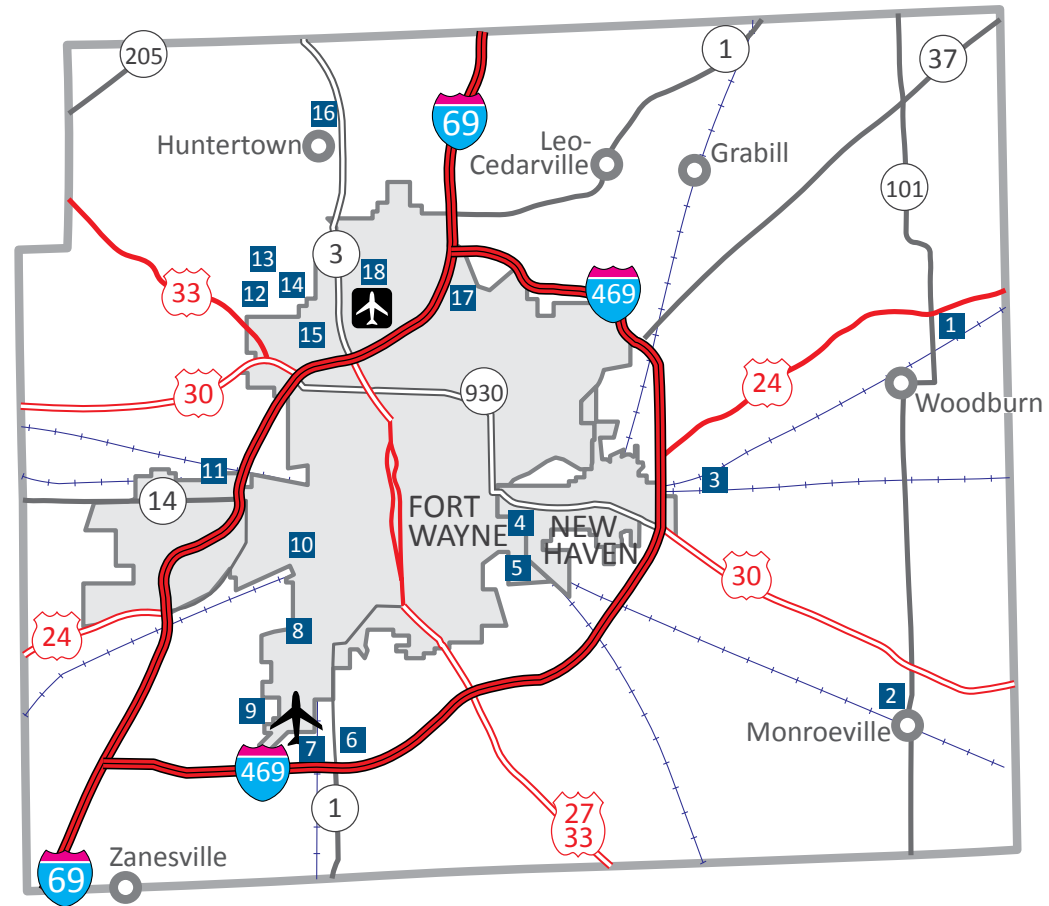

**Allen County Industrial Parks**

1. Woodburn Industrial Park
2. Monroeville Industrial Park
3. New Haven Mega Site
4. Wayne Haven Park
5. Adams Township Industrial Site
6. Bluffton Road East Site
7. Pleasant Center Road South Site
8. Airport Business Center (ABC)
9. Airport Trade Center
10. Engle Ridge West Industrial Park
11. Lincoln Industrial Park
12. Huguenard Industrial Park
13. Venture Industrial Park
14. Metro Industrial Park
15. Summit Industrial Park II
16. Woods Industrial Site
17. North Clinton Industrial Park
18. Cook Road Industrial

**Transportation Legend**

-  Interstate Route
-  U.S. Route
-  State Route
-  Fort Wayne Int'l. Airport
-  Smith Field Airport

**Allen County, Indiana  
 Industrial Parks**

111 West Wayne Street, Fort Wayne, IN 46802  
 Tel: 260-426-5568 • theallianceonline.com