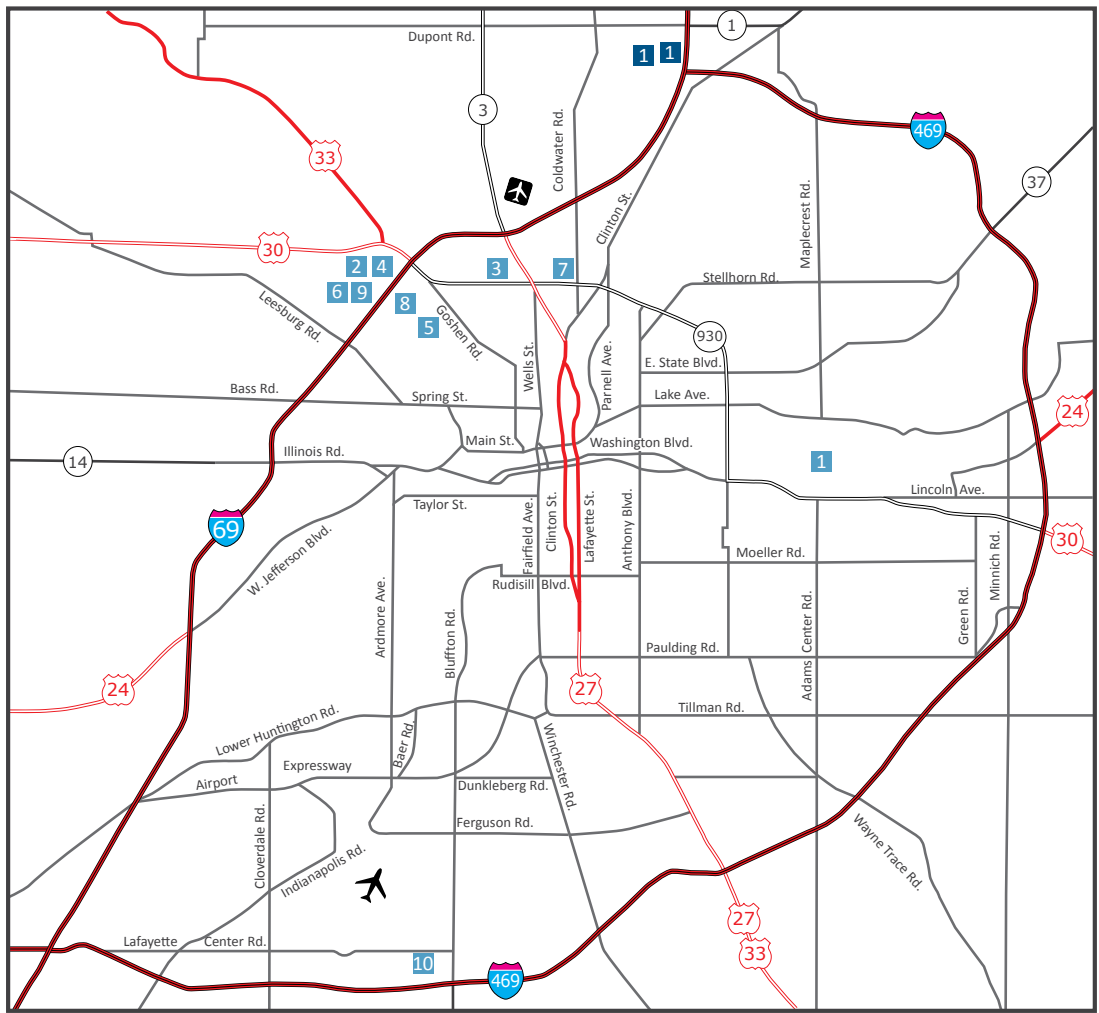

- 1** Norfolk Southern Corp.\*
- 2** Sirva
- 3** Supervalu- FW Division
- 4** Sweetwater Sound
- 5** UPS
- 6** Specialized Transportation
- 7** Buchanan Hauling and Rigging
- 8** Brothers Express
- 9** Fischer Trucking
- 10** General Mills

\*Norfolk Southern Corp. also includes Triple Crown Services and TransWorks which are indicated on the map with dark blue markers.

## Allen County, Indiana Transportation, Logistics & Distribution

111 West Wayne Street, Fort Wayne, IN 46802  
Tel: 260-426-5568 • theallianceonline.com